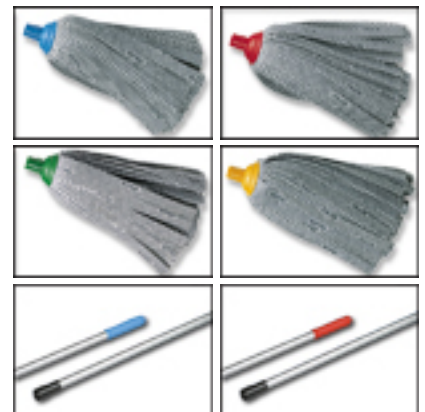

Supermop

The hygienic alternative to conventional cotton mops, scientifically proven* to inhibit bacteria growth.

Ideal for spot mopping and all small area cleaning, including bars, washrooms etc. The non-woven strands are highly absorbent and easier to wring out leaving floors dryer than conventional cotton mops.

vileda[®]
PROFESSIONAL

Supermop

Heads:

- The non woven material is sealed using an antibacterial binding agent which prevents germs multiplying
- Releases dirt when rinsed rather than trapping it in the weave like cotton mops
- The long stranded head will not shed fibres or unravel

* Long lasting and machine washable
Freudenberg Household Products
Vileda House, 2 Chichester Street, Rochdale, OL16 2AX

at 90° C

Handle:

- The long handle is comfortable to use and easy to clean
- Made from strong aluminium, won't rust or chip

08.11.2007 www.vileda.co.uk

Item code	Name	Colour	Size	Packaging	EAN Code
100219	Head	Blue	10 x 33	30x1-p	40 23103 07570 2
100221	Head	Red	10 x 33	30x1-p	40 23103 07569 6
100218	Head	Green	10 x 33	30x1-p	40 23103 07568 9
100220	Head	Yellow	10 x 33	30x1-p	40 23103 07571 9
111537	Aluminium Handle	Blue	150	10x1-p	40 23103 08252 6
111538	Aluminium Handle	Red	150	10x1-p	40 23103 08253 3
111539	Aluminium Handle	Green	150	10x1-p	40 23103 08254 0
111540	Aluminium Handle	Yellow	150	10x1-p	40 23103 08255 7
115347	Bucket & Wringer	Red	31 x 25 x 27	10x1-p	na
115348	Bucket & Wringer	Green	31 x 25 x 27	10x1-p	na
115349	Bucket & Wringer	Blue	31 x 25 x 27	10x1-p	na
115350	Bucket & Wringer	Yellow	31 x 25 x 27	10x1-p	na