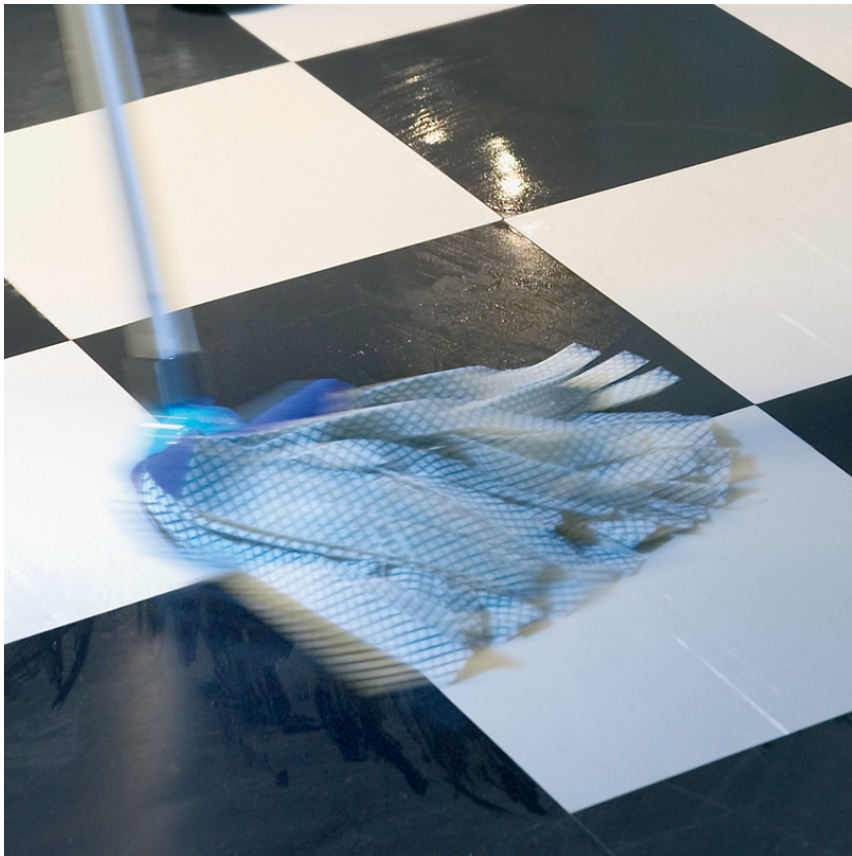

Supermop

The hygienic alternative to conventional cotton mops, scientifically proven* to inhibit bacteria growth.

Ideal for spot mopping and all small area cleaning, including bars, washrooms etc. The non-woven strands are highly absorbent and easier to wring out leaving floors dryer than conventional cotton mops.

vileda[®]
PROFESSIONAL

Supermop

Heads:

- The non woven material is sealed using an antibacterial binding agent which prevents germs multiplying
- Releases dirt when rinsed rather than trapping it in the weave like cotton mops
- The long stranded head will not shed fibres or unravel

* Long lasting and machine washable
Freudenberg Household Products
Vileda House, 2 Chichester Street, Rochdale, OL16 2AX

at 90° C

Handle:

- The long handle is comfortable to use and easy to clean
- Made from strong aluminium, won't rust or chip